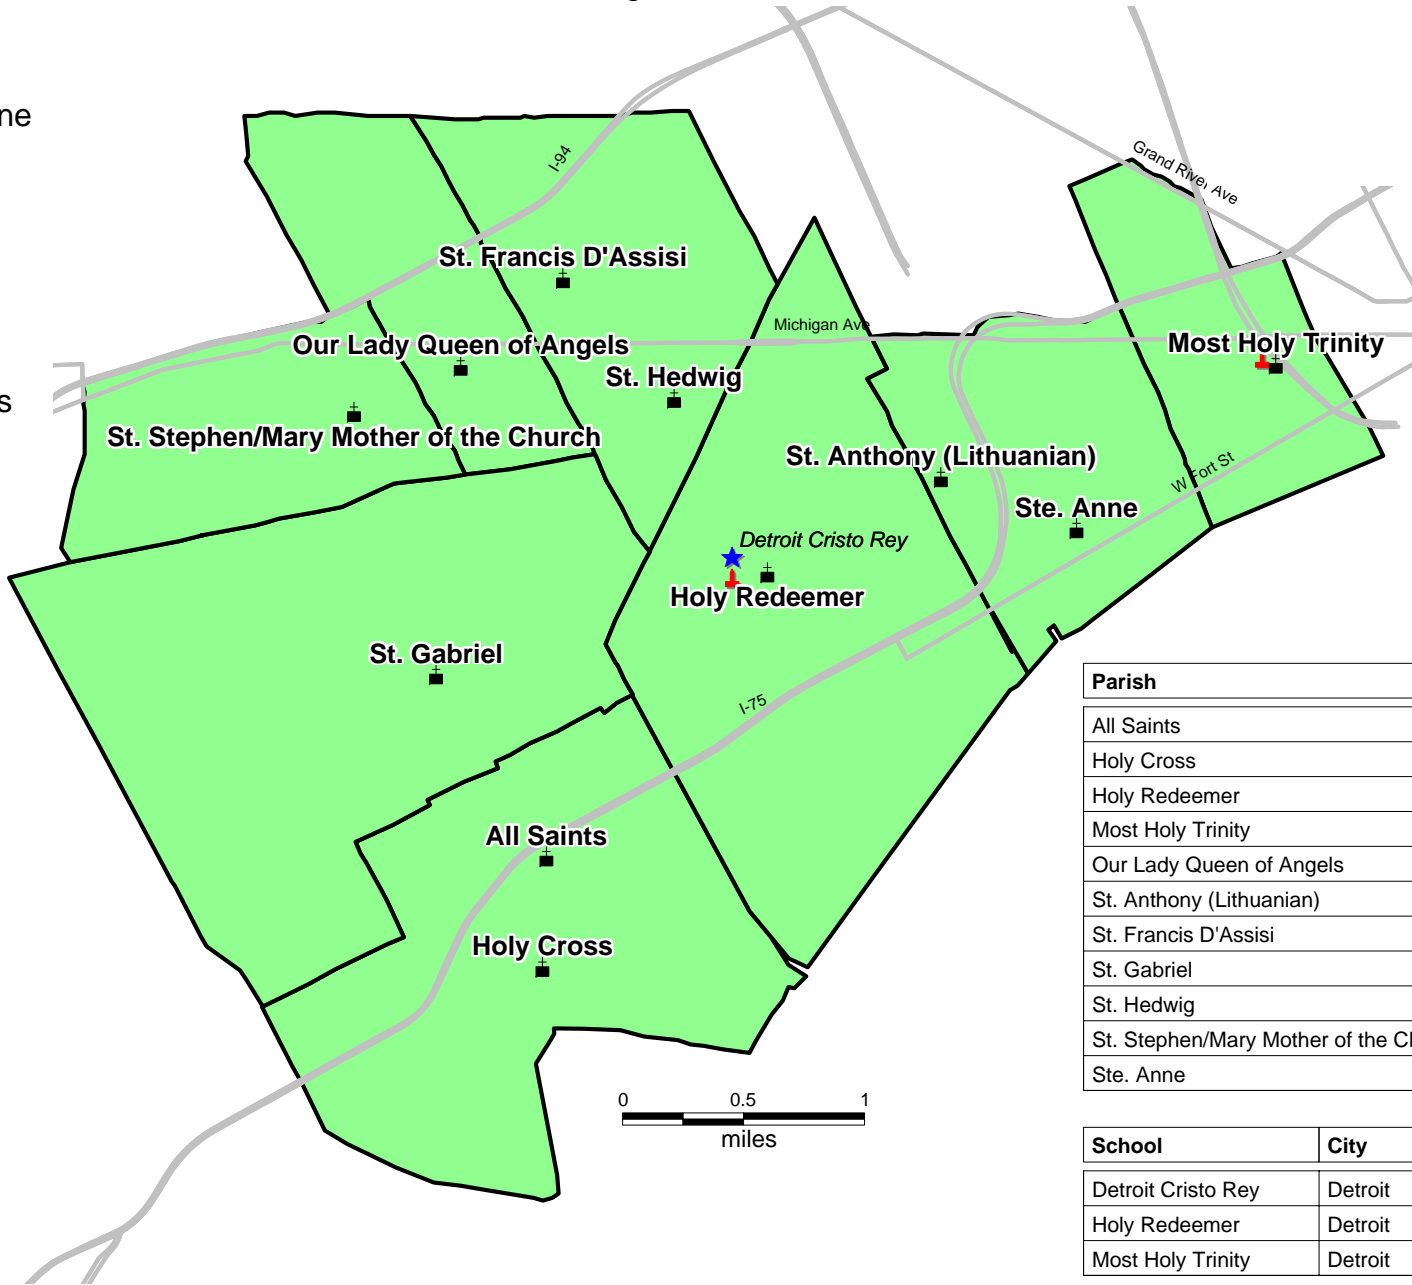

CENTRAL REGION SOUTHWEST VICARIATE

August, 2010

Legend

-  Parish
-  Parish Outline
- Schools
 -  Elementary
 -  High
-  Major Roads

Parish	City
All Saints	Detroit
Holy Cross	Detroit
Holy Redeemer	Detroit
Most Holy Trinity	Detroit
Our Lady Queen of Angels	Detroit
St. Anthony (Lithuanian)	Detroit
St. Francis D'Assisi	Detroit
St. Gabriel	Detroit
St. Hedwig	Detroit
St. Stephen/Mary Mother of the Church	Detroit
Ste. Anne	Detroit

School	City	Level
Detroit Cristo Rey	Detroit	HS
Holy Redeemer	Detroit	EL
Most Holy Trinity	Detroit	EL